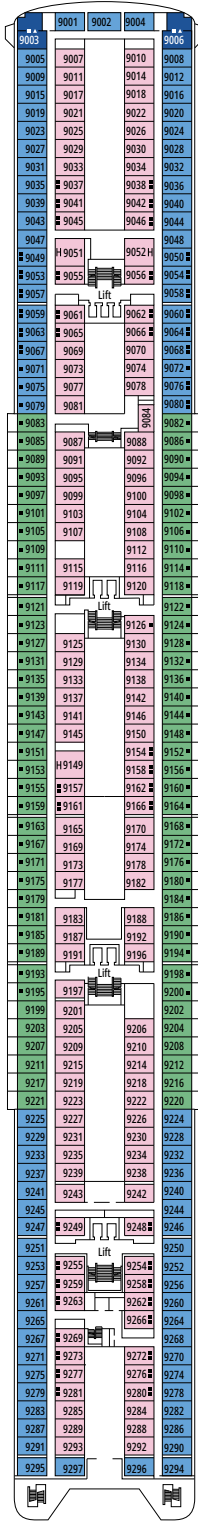

DECK 9
AMETISTA