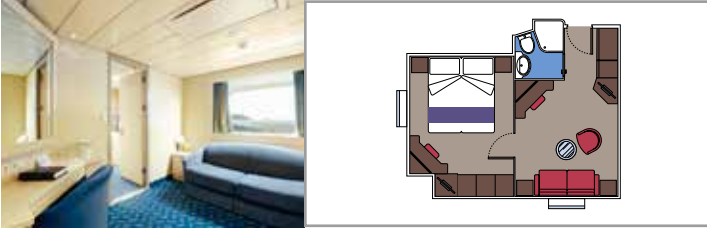

OCEAN VIEW

INCLUDED FACILITIES

- Window with sea view
- Relaxing armchair
- Comfortable double or single beds (on request)
- Bathroom with shower, vanity area with hairdryer
- Interactive TV, telephone, safe, minibar and air conditioning
- Wifi connection available (for a fee)

PREMIUM OCEAN VIEW

OL1

≈22
9
4

› Low deck location