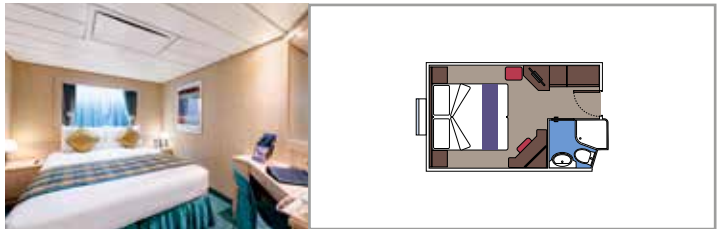

JUNIOR OCEAN VIEW WITH OBSTRUCTED VIEW

OO

≈13
7
2

The images are representative only. Size, layout and furniture may vary (within the same cabin category).

Cabin size (m²)

Balcony size (m²)

Deck location

Accommodating up to