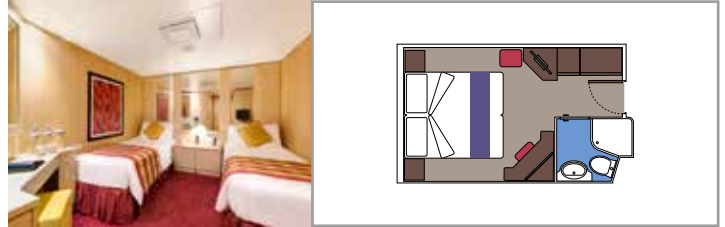

JUNIOR INTERIOR

IM1

≈13
7-8
4

› Low deck location

The images are representative only. Size, layout and furniture may vary (within the same cabin category).

Cabin size (m²)

Balcony size (m²)

Deck location

Accommodating up to