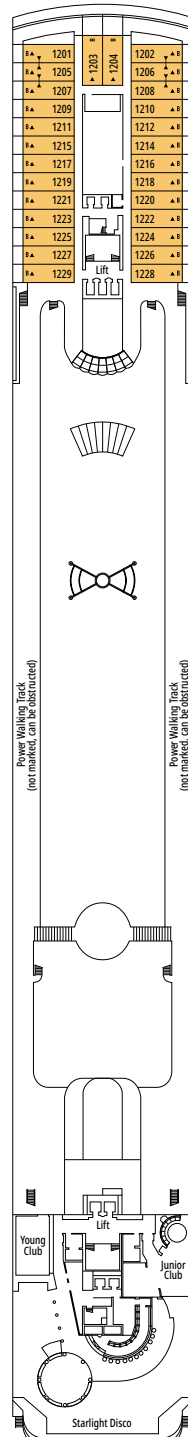

DECK 12
ZAFFIRO