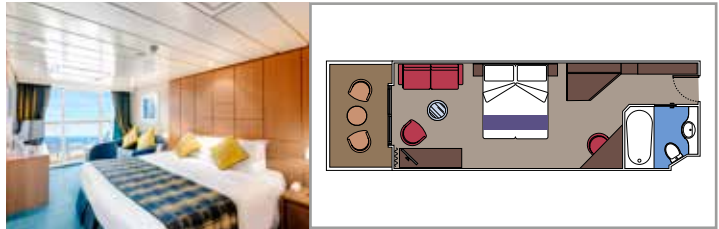

INCLUDED FACILITIES

- Sitting area with sofa
- Spacious wardrobe
- Comfortable double or single beds (on request)
- Bathroom with bathtub, vanity area with hairdryer
- Interactive TV, telephone, safe, minibar and air conditioning
- Wifi connection available (for a fee)

DELUXE SUITE AUREA

SR2

 ≈22
  ≈5
  12
  3

> High deck location

DELUXE SUITE AUREA

SR1

 ≈22
  ≈5
  10
  3

The images are representative only. Size, layout and furniture may vary (within the same cabin category).

 Cabin size (m²)

 Balcony size (m²)

 Deck location

 Accommodating up to

BALCONY

INCLUDED FACILITIES

Sitting area with sofa
Comfortable double or single beds (on request)
Bathroom with shower, vanity area with hairdryer
Interactive TV, telephone, safe, minibar and air conditioning
Wifi connection available (for a fee)

 Accommodating up to

OCEAN VIEW

INCLUDED FACILITIES

- Window with sea view
- Relaxing armchair
- Comfortable double or single beds (on request)
- Bathroom with shower, vanity area with hairdryer
- Interactive TV, telephone, safe, minibar and air conditioning
- Wifi connection available (for a fee)