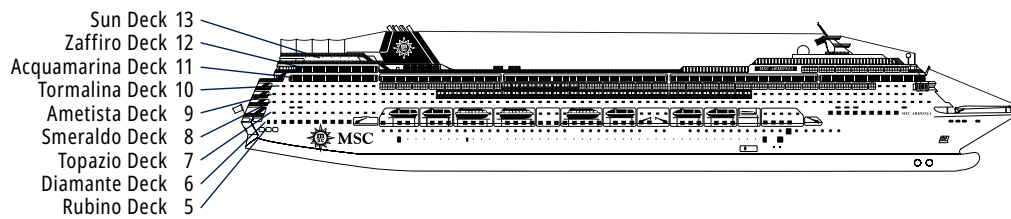

TECHNICAL CHARACTERISTICS OF THE SHIP

DOREMI SPRAY PARK

TECHNICAL CHARACTERISTICS OF THE SHIP	
GROSS TONNAGE	65.542
LENGTH / BEAM / HEIGHT	274,9 m / 28,8 m / 54 m
DECKS	13, included 9 for guests
LIFTS	9
VOLTAGE (IN CABIN)	110/220 volts
MAXIMUM SPEED	20,1 knots
STABILIZERS	Stabilized with 2 fins
NUMBER OF PASSENGERS	2.620
NUMBER OF CABINS	976, included 5 for guests with disabilities or reduced mobility
CREW MEMBERS	Approx. 780
POOLS	2, both with child-appropriate areas
WHIRLPOOLS	2 whirlpool baths