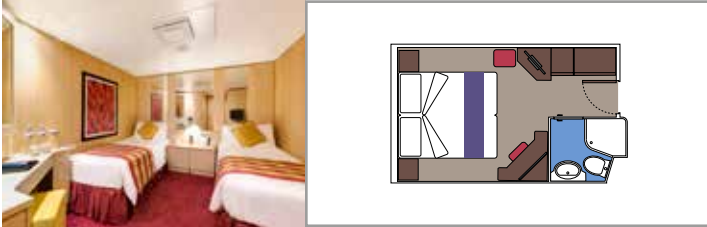

INCLUDED FACILITIES

- Sitting area with sofa
- Spacious wardrobe
- Comfortable double or single beds (on request)
- Bathroom with bathtub, vanity area with hairdryer
- Interactive TV, telephone, safe, minibar and air conditioning
- Wifi connection available (for a fee)

 Cabin size (m²)

 Balcony size (m²)

 Deck location

 Accommodating up to

BALCONY

INCLUDED FACILITIES

Sitting area with sofa
Comfortable double or single beds (on request)
Bathroom with shower, vanity area with hairdryer
Interactive TV, telephone, safe, minibar and air conditioning
Wifi connection available (for a fee)

 Accommodating up to

OCEAN VIEW

INCLUDED FACILITIES

- Window with sea view
- Relaxing armchair
- Comfortable double or single beds (on request)
- Bathroom with shower, vanity area with hairdryer
- Interactive TV, telephone, safe, minibar and air conditioning
- Wifi connection available (for a fee)

Interactive TV, telephone, safe, minibar and air conditioning

Wifi connection available (for a fee)

*Cabin for guests with disabilities or reduced mobility has only single beds.

JUNIOR INTERIOR

IM2

 ≈13
  9-10
  4