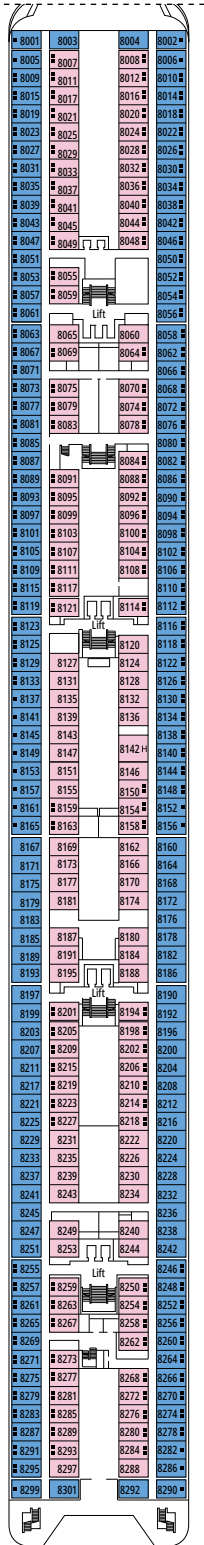

DECK 8
SMERALDO