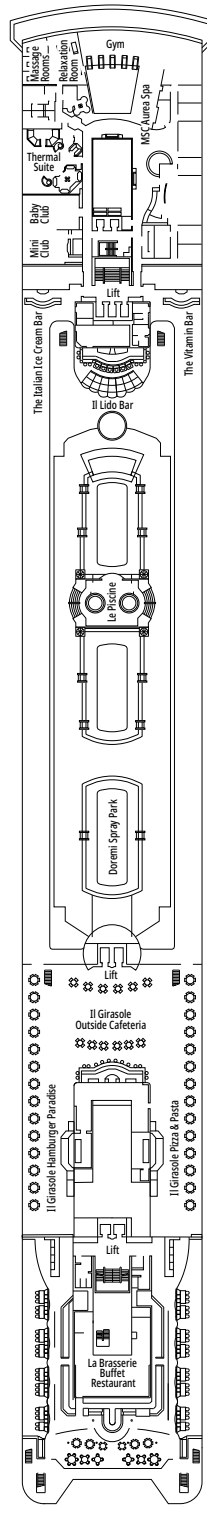

DECK 8
SMERALDO

DECK 9
AMETISTA

DECK 12
ZAFFIRO

DECK 13
SUN DECK