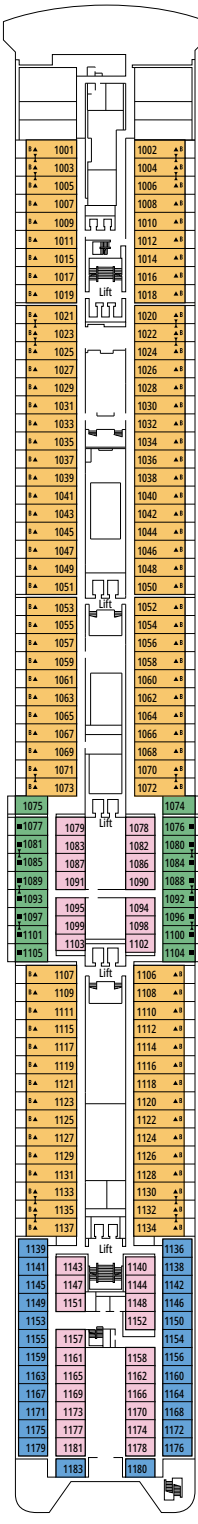

DECK 8
SMERALDO

DECK 9
AMETISTA

DECK 12
ZAFFIRO

DECK 13
SUN DECK