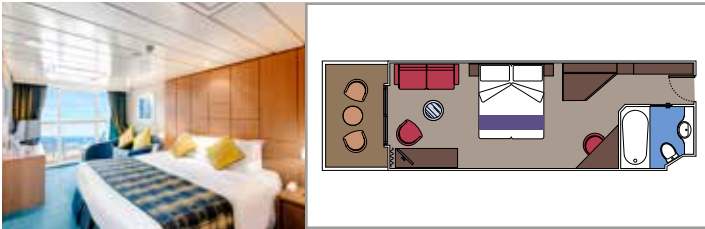

SUITE AUREA

INCLUDED FACILITIES

- Sitting area with sofa
- Spacious wardrobe
- Comfortable double or single beds (on request)
- Bathroom with bathtub, vanity area with hairdryer
- Interactive TV, telephone, safe, minibar and air conditioning
- Wifi connection available (for a fee)

DELUXE SUITE AUREA

SR2

≈22
≈5
12
3

> High deck location