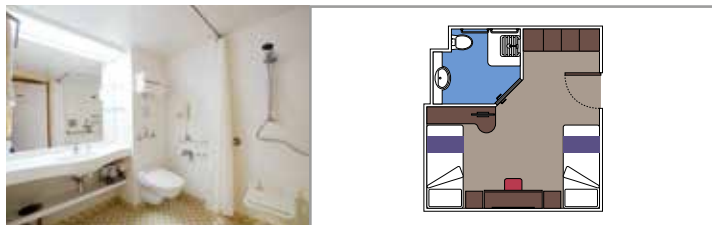

INTERIOR

Available in:

- › **Junior Interior (IM2)**
  cabin size ≈21m²; medium deck location (deck 9)
- › **Junior Interior (IM1)**
  cabin size ≈21m²; low deck location (deck 7-8)

Cabin for guests with disabilities or reduced mobility has only single beds.
The image is representative only; the size, layout and furniture may vary (within the same cabin category).

FACILITIES FOR GUESTS WITH DISABILITIES OR REDUCED MOBILITY

Cabin door width	62 to 88 cm
Bathroom door width	88 cm
Size of cabin (floor space)	10,8 to 17 m²
Size of bathroom	2,2 to 4 m²
Is there a fold-down seat in the shower?	Yes
Height of seat from the floor	45 cm
Does the WC seat have grab rails?	Yes
Are wheelchairs available on board?	In limited numbers*
Are all decks/public areas accessible?	Yes
Are all lifeboats wheelchair-accessible?	No**
Do the lifts have deck indicators?	Visual, Audio & Braille
Can severely visually impaired/blind guests be catered for on the cruise?	Only with full-time carer

* Only for embarkation, disembarkation and emergencies.

** In the event of an emergency, dedicated personnel will help guests with disabilities or reduced mobility to board lifeboats.