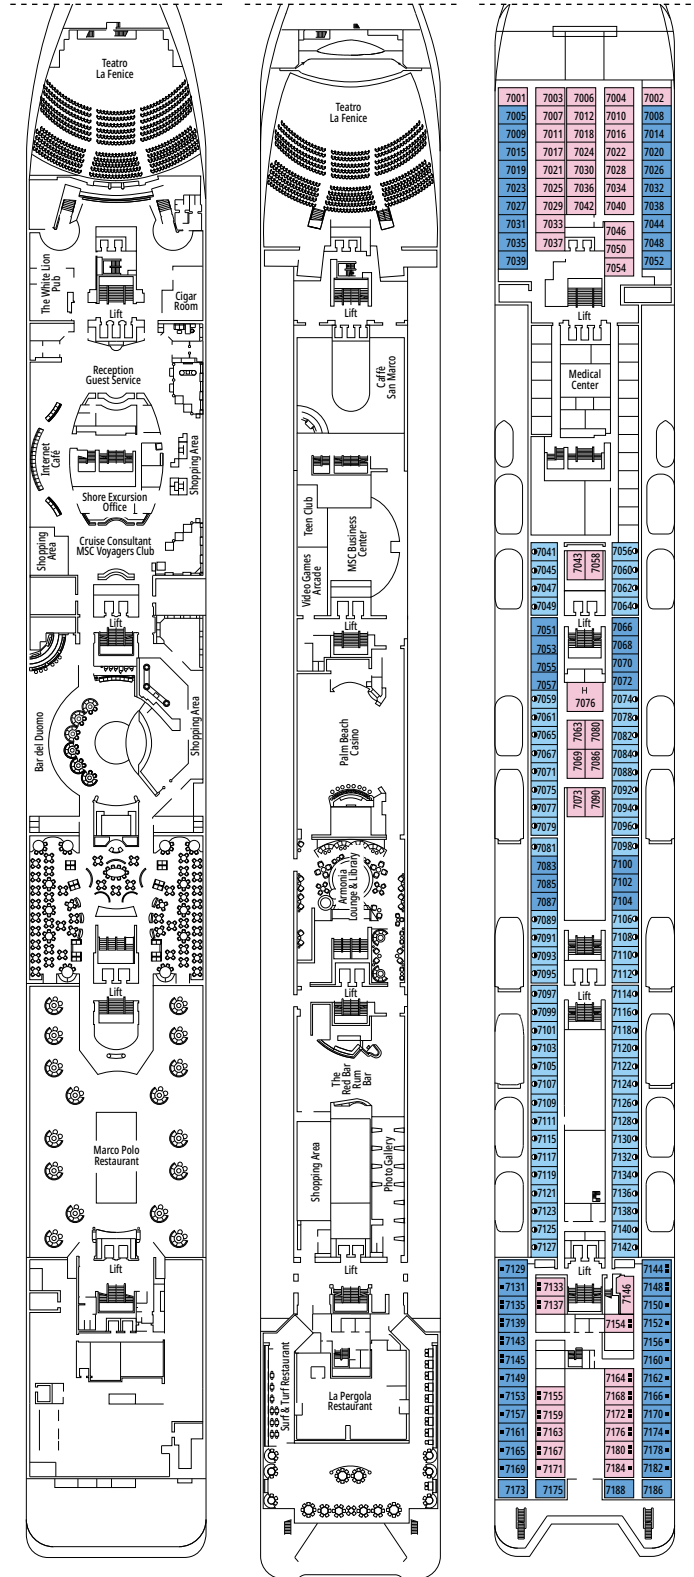

DECK 5
RUBINO

DECK 6
DIAMANTE

DECK 7
TOPAZIO