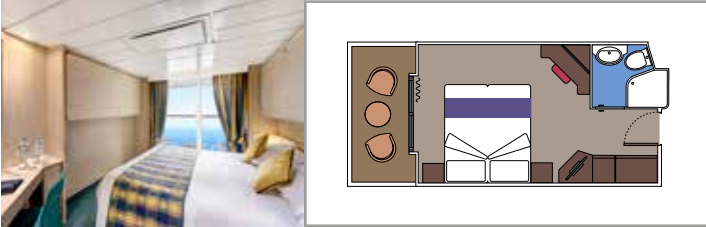

INCLUDED FACILITIES

- Sitting area with sofa
- Spacious wardrobe
- Comfortable double or single beds (on request)
- Bathroom with bathtub, vanity area with hairdryer
- Interactive TV, telephone, safe, minibar and air conditioning
- Wifi connection available (for a fee)

 Cabin size (m²)

 Balcony size (m²)

 Deck location

 Accommodating up to

BALCONY

INCLUDED FACILITIES

Sitting area with sofa
Comfortable double or single beds (on request)
Bathroom with shower, vanity area with hairdryer
Interactive TV, telephone, safe, minibar and air conditioning
Wifi connection available (for a fee)

JUNIOR BALCONY

BM1

 ≈13  ≈3  9-10  3

› Low deck location

The images are representative only. Size, layout and furniture may vary (within the same cabin category).

 Cabin size (m²)

 Balcony size (m²)

 Deck location

 Accommodating up to

OCEAN VIEW

INCLUDED FACILITIES

- Window with sea view
- Relaxing armchair
- Comfortable double or single beds (on request)
- Bathroom with shower, vanity area with hairdryer
- Interactive TV, telephone, safe, minibar and air conditioning
- Wifi connection available (for a fee)