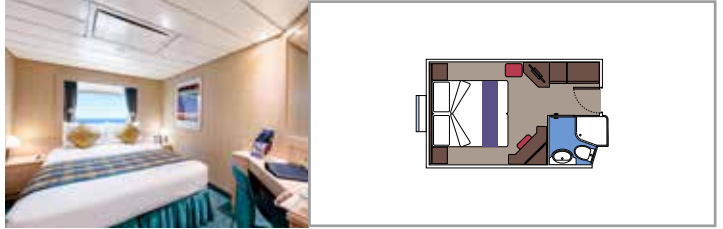

JUNIOR OCEAN VIEW

OM2

≈13
9-10
4

› Medium deck location