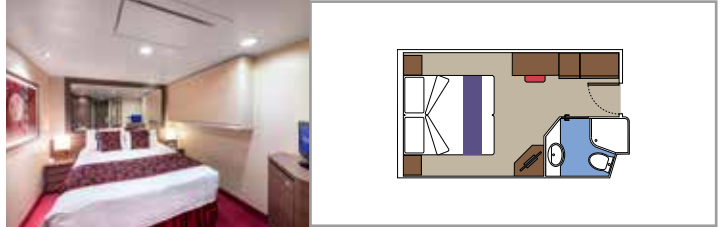

JUNIOR INTERIOR

IM1

≈13
5-10
4

› Low deck location

The images are representative only. Size, layout and furniture may vary (within the same cabin category).

Cabin size (m²)

Balcony size (m²)

Deck location

Accommodating up to