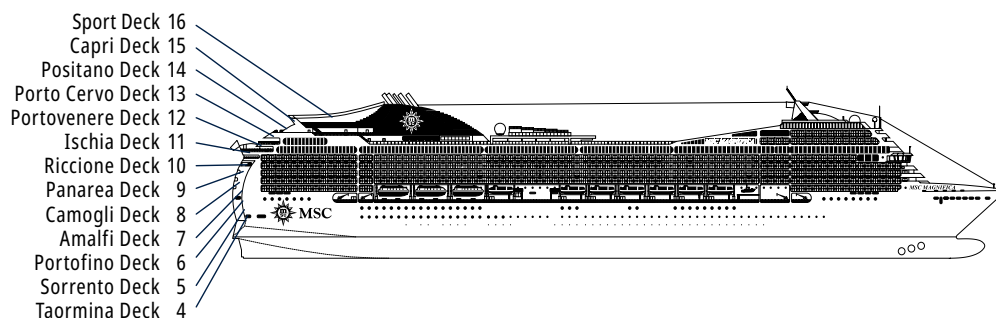

MSC MAGNIFICA

TECHNICAL SHEET

TECHNICAL CHARACTERISTICS OF THE SHIP

IL BAR DEL SOLE

TECHNICAL CHARACTERISTICS OF THE SHIP

GROSS TONNAGE	95.128
LENGTH / BEAM / HEIGHT	293,80 m / 32,20 m / 59,64 m
DECKS	16, included 13 for guests
LIFTS	13
VOLTAGE (IN CABIN)	110/220 volts
MAXIMUM SPEED	22,90 knots
STABILIZERS	Stabilized with 2 fins
NUMBER OF PASSENGERS	3.223
NUMBER OF CABINS	1.259, included 16 for guests with disabilities or reduced mobility
CREW MEMBERS	Approx. 987
POOLS	3, included 1 with sliding roof and 1 for children
WHIRLPOOLS	9 whirlpool baths
ENVIRONMENTAL TECHNOLOGY	Energy Saving and Monitoring System