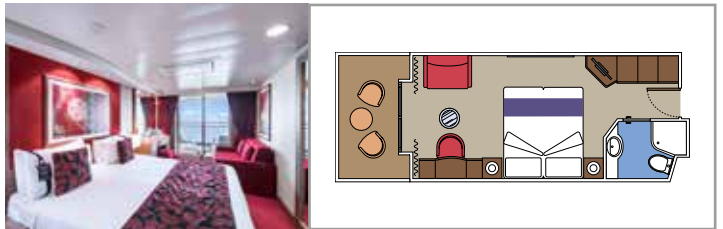

DELUXE BALCONY

BR1

≈16
≈5
9
3

› Low deck location