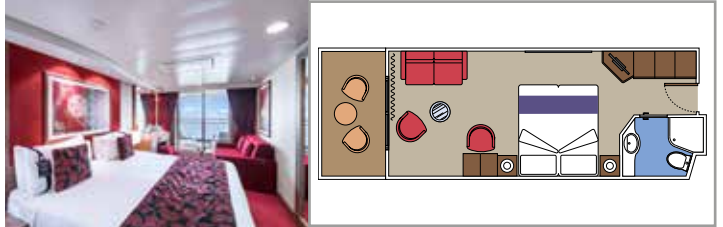

SUITE AUREA

INCLUDED FACILITIES

- Sitting area with sofa
- Spacious wardrobe
- Comfortable double bed or single beds (on request)
- Bathroom with shower or bathtub, vanity area with hairdryer
- Interactive TV, telephone, safe, minibar and air conditioning
- Wifi connection available (for a fee)

INCLUDED FACILITIES

- Sitting area with sofa
- Comfortable double bed or single beds (on request)*
- Bathroom with shower or bathtub, vanity area with hairdryer
- Interactive TV, telephone, safe, minibar and air conditioning
- Wifi connection available (for a fee)

*Cabin for guests with disabilities or reduced mobility has only single beds (except cabin 15022 and 15023)

DELUXE BALCONY AUREA

BA

 ≈16
  ≈5
  10-11
  4

› Best ship position

PREMIUM BALCONY

BL1

 ≈18
  ≈4
  8-9
  4

 Cabin size (m²)

 Balcony size (m²)

 Deck location

 Accommodating up to

OCEAN VIEW

INCLUDED FACILITIES

- Window with sea view
- Relaxing armchair
- Comfortable double bed or single beds (on request)*
- Bathroom with shower, vanity area with hairdryer
- Interactive TV, telephone, safe, minibar and air conditioning
- Wifi connection available (for a fee)