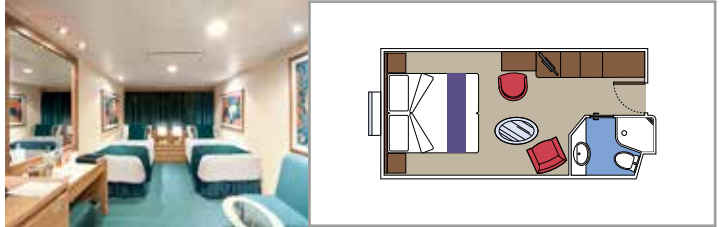

DELUXE OCEAN VIEW WITH OBSTRUCTED VIEW

00

≈15
8
4

The images are representative only. Size, layout and furniture may vary (within the same cabin category).

Cabin size (m²)

Balcony size (m²)

Deck location

Accommodating up to