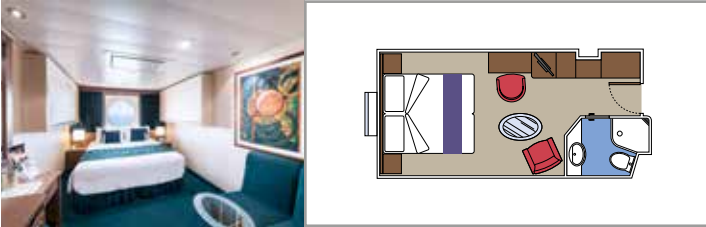

OCEAN VIEW

INCLUDED FACILITIES

- Window with sea view
- Relaxing armchair
- Comfortable double bed or single beds (on request)*
- Bathroom with shower, vanity area with hairdryer
- Interactive TV, telephone, safe, minibar and air conditioning
- Wifi connection available (for a fee)

*Cabin for guests with disabilities or reduced mobility has only single beds

DELUXE OCEAN VIEW

OR1

≈16
5-12
4

› Low deck location