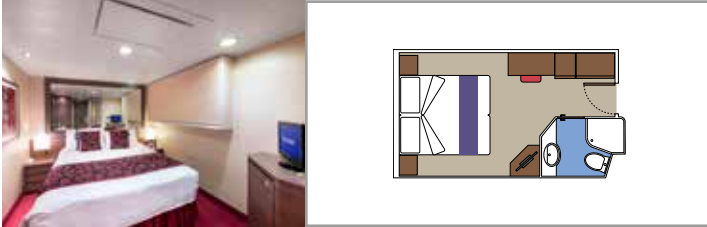

INTERIOR

INCLUDED FACILITIES

Comfortable double bed or single beds (on request)*

Bathroom with shower, vanity area with hairdryer

Interactive TV, telephone, safe, minibar and air conditioning

Wifi connection available (for a fee)

*Cabin for guests with disabilities or reduced mobility has only single beds

JUNIOR INTERIOR

IM2

≈13
11-12
4

› Medium deck location