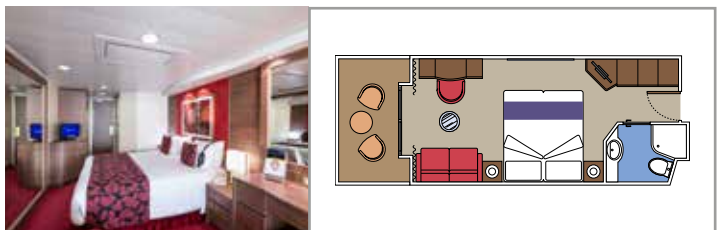

DELUXE BALCONY WITH PARTIAL VIEW

BP

≈16
≈5
12
4

The images are representative only. Size, layout and furniture may vary (within the same cabin category).

Cabin size (m²)

Balcony size (m²)

Deck location

Accommodating up to