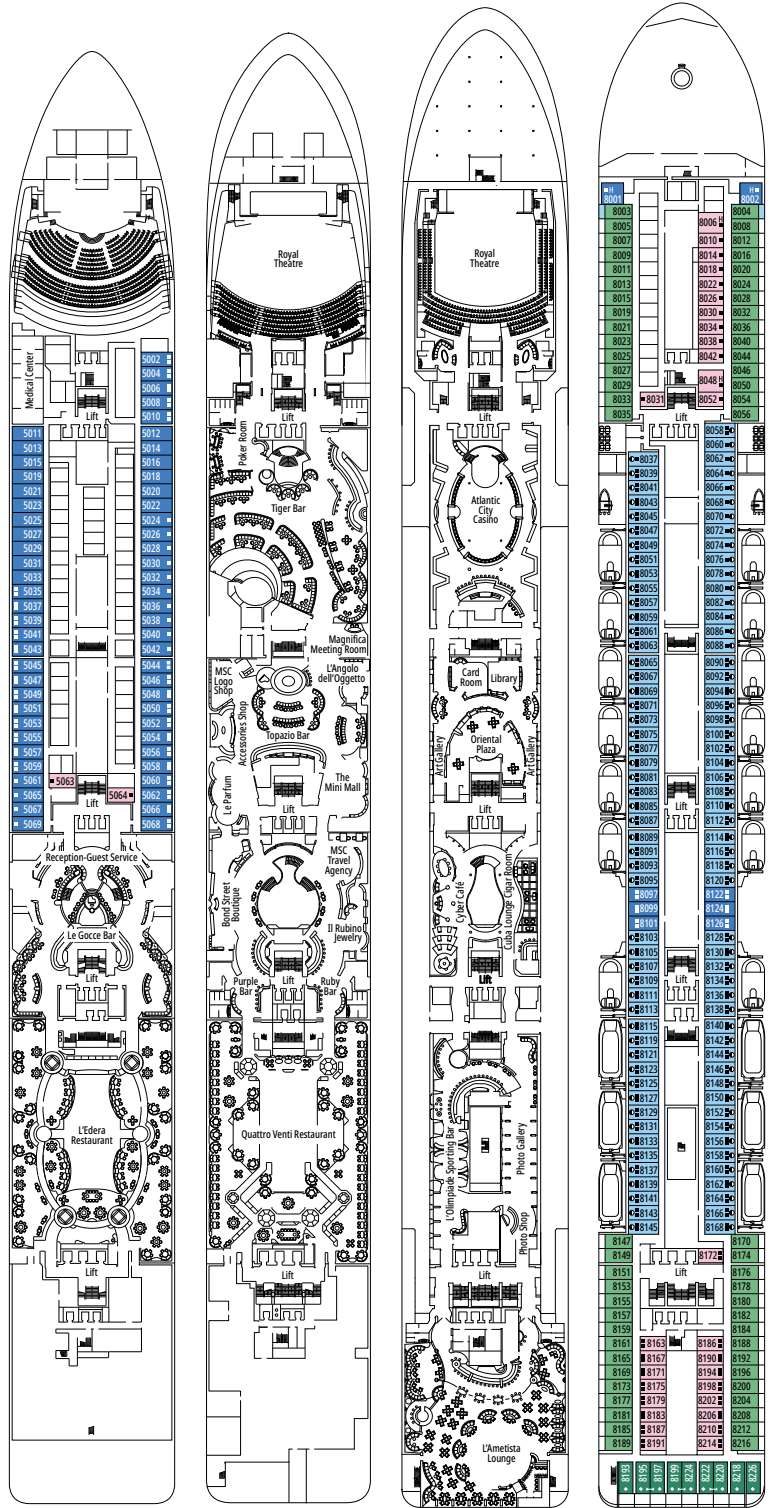

DECK 5
SORRENTO

DECK 6
PORTOFINO

DECK 7
AMALFI

DECK 8
CAMOGLI

Ship configuration, data and descriptions may be subject to change depending on the season and on the destination and must be verified at the time of booking.